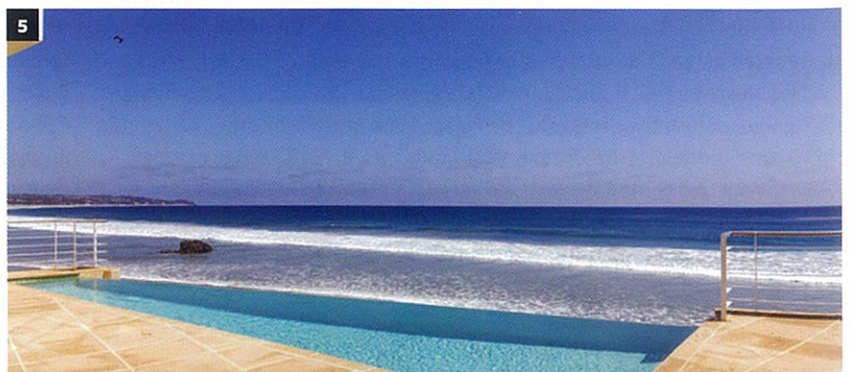

## AIA Tours Rachlin Partners' Broad Beach Road Residence

On Sunday, March 20th, the public gathered for a unique AIA sponsored tour of Rachlin Partners' Broad Beach Road residence. Built in the early '90s, the three-story beachfront residence by L.A. based award-winning architect Michael Rachlin offers sophisticated coastal living in Malibu. This contemporary home is an architectural triumph, featuring high ceilings, spacious living areas, a private infinity pool, and expansive windows with views overlooking Broad Beach and the Pacific Ocean. A glass front elevator delivers the resident from the street entrance to front door, while providing views of the iconic Malibu coastline. The 5,800 square foot home features five bedrooms and seven baths.

PHOTOGRAPHY BY MELISSA MANNING, THE LOOK PARTNERSHIP

- 1 Interior with oceanview
- 2 Michael Rachlin, AIA, Rachlin Partners
- 3 Carlo Caccavale, AIA, Dr. Garrett Campune and Michael Rachlin
- 4 Rachlin touring
- 5 Oceanfront view from patio
- 6 David Konheim, Susan Monus, Michael Rachlin and Wendy Williams
- 7 Interior with oceanview
- 8 Atmosphere shot / event overview